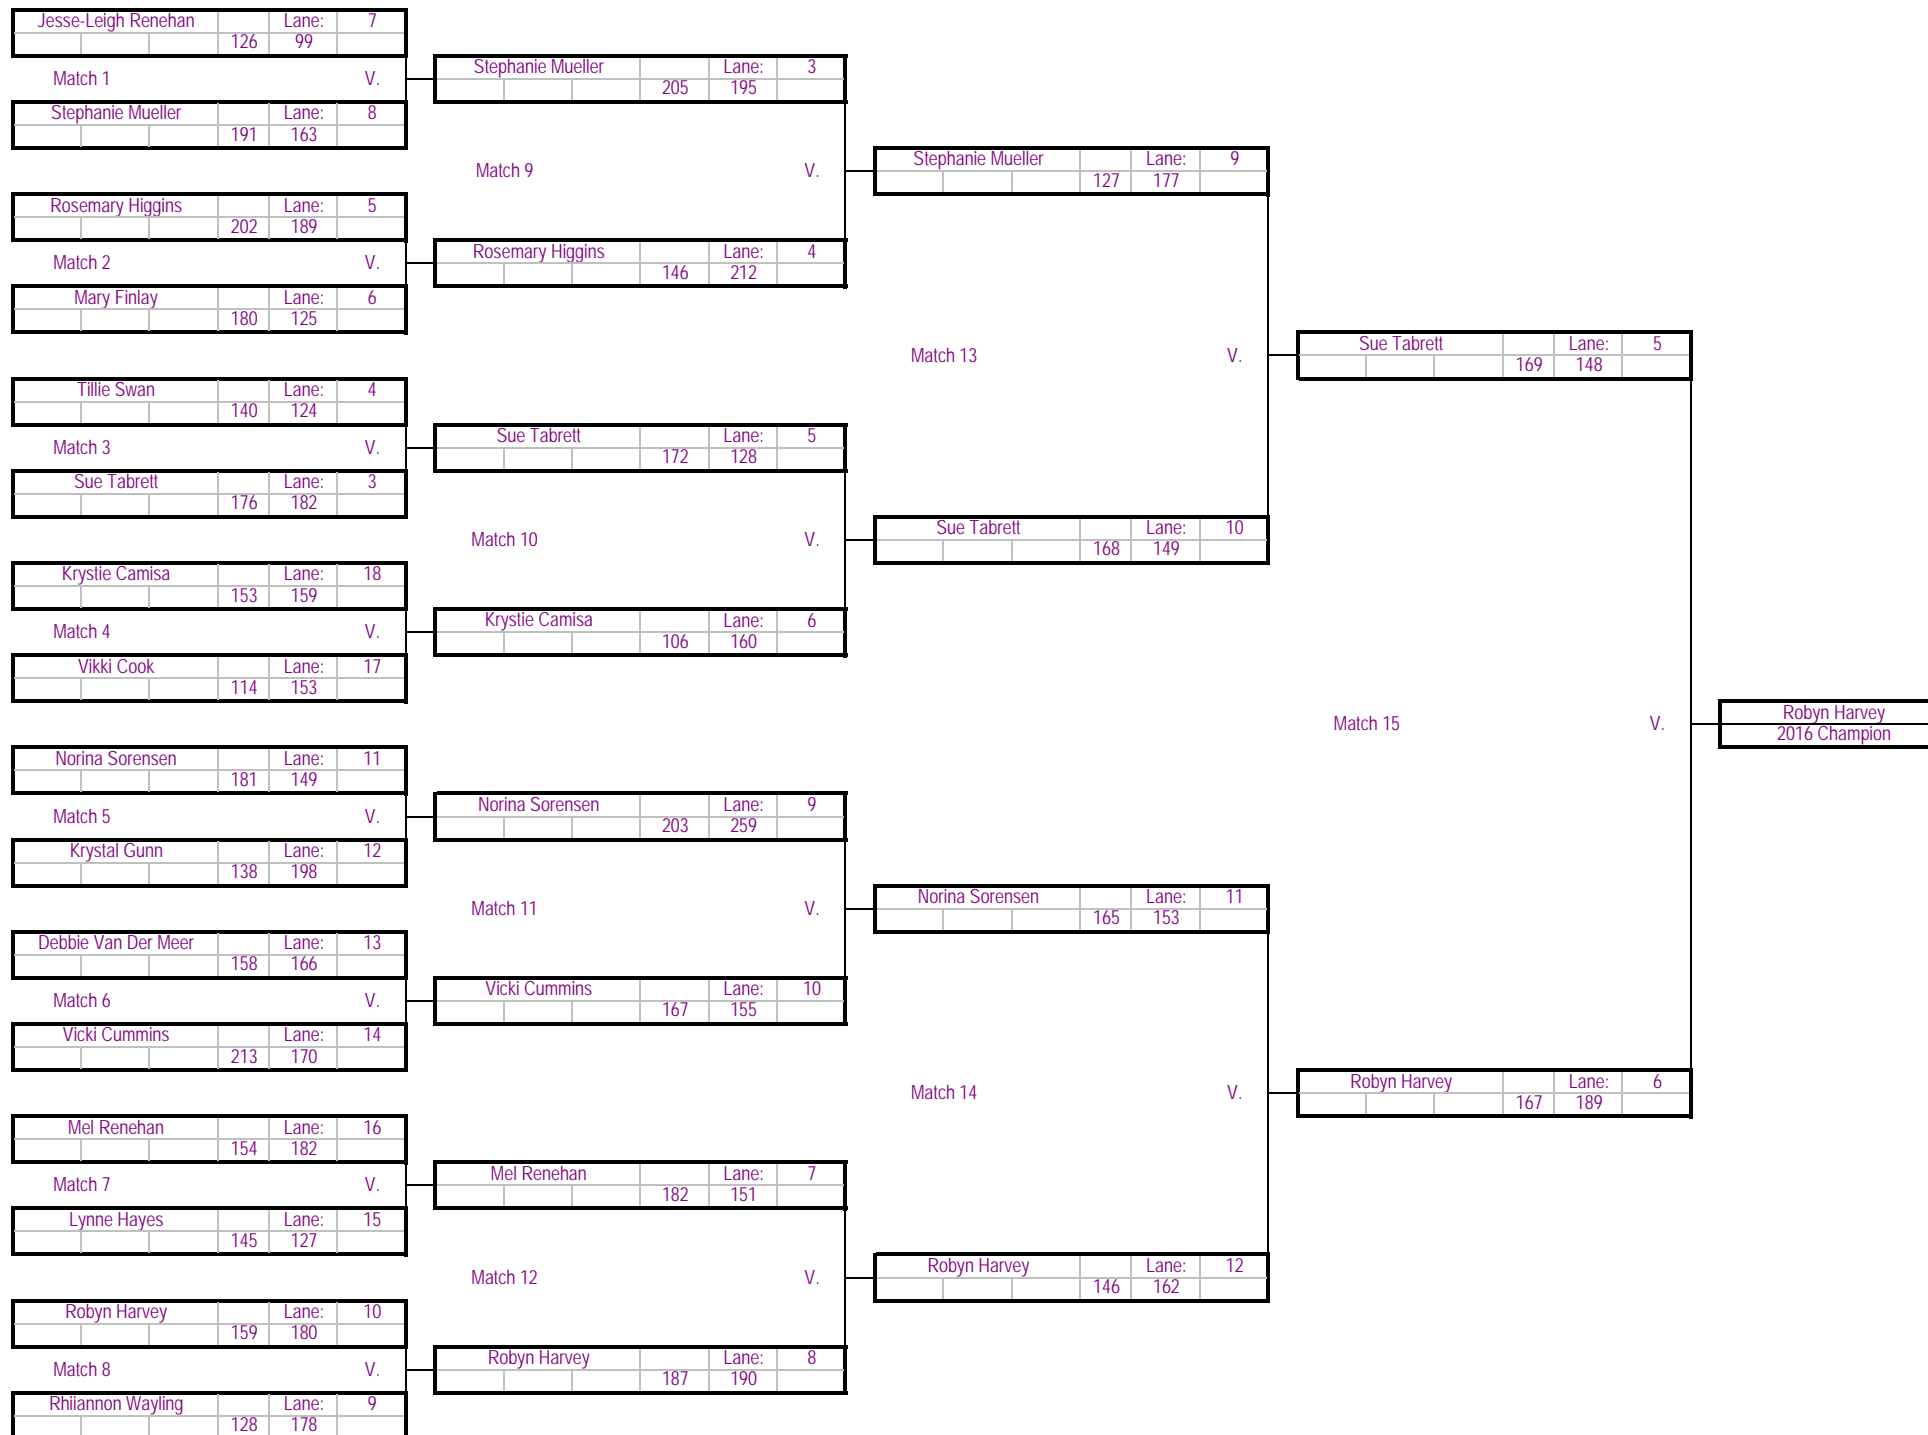

2016 DARRELL HOLT TENPIN BOWLING CARNIVAL - WOMEN'S RESTRICTED MASTERS FINAL

2016 DARRELL HOLT TENPIN BOWLING CARNIVAL - MEN'S RESTRICTED MASTERS FINAL